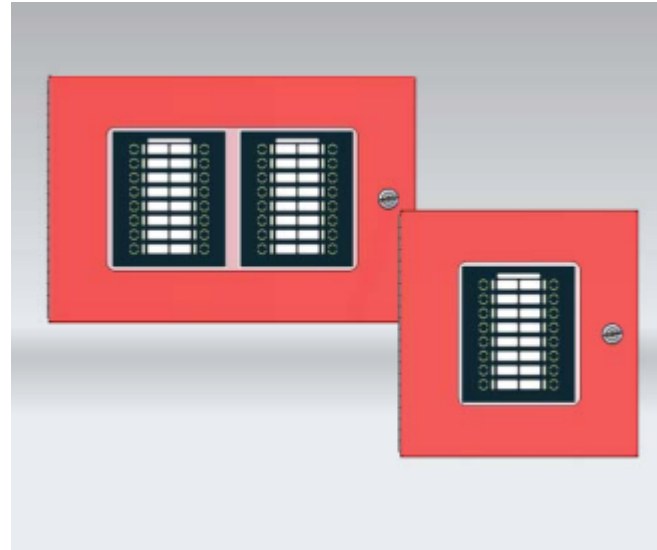

Often fire alarm applications call for LED type annunciation, and in some cases, control functionality located remotely from the fire alarm control panel. In these circumstances, it is essential that the annunciator be fully supervised, adequately protected in a locked enclosure and be attractive in appearance. With these requirements in mind, Advanced developed its AX-LZACAB series of enclosures

The AX-LZA-CAB series enclosures provide superior flexibility and customization to an Axis AX Series Intelligent Fire Alarm Control Panel installation, the enclosures (AX-LZA-CAB1 and AX-LZA-CAB2) provide for remote usage of Advanced switch LED modules, AX-ASW-16, AX-I/O-48, AX-LED16RY, AX-LED32R and AX-LED32Y. Available in two (2) configurations, cabinet styles 1 and 2, and four (4) model types for gray and red color, the AX-LZA-CAB series enclosures can accommodate any remote LED annunciation and/or control requirement.

The AX-LZA-CAB1 Local Zone Annunciator Enclosure is designed to hold a single Advanced switch LED module.

The AX-LZA-CAB2 Local Zone Annunciator Enclosure is designed to hold up to two Advanced switch LED modules. Within this enclosure, modules can be mixed and matched to suit the installation application.

Features

- Compact, Attractive Appearance
- Keyed (CAT30) to match Axis AX Series FACP
- Designed for Remote System Annunciation & Control
- Locked Hinged Front Door Access
- Easy to Install
- Surface or Semi-Flush Mounting
- 16 Gauge Steel Construction
- Available in Red or Gray Color
- Four (4) 5/8" Knockouts
- Optional 4" Double Gang Electrical Box Mounting