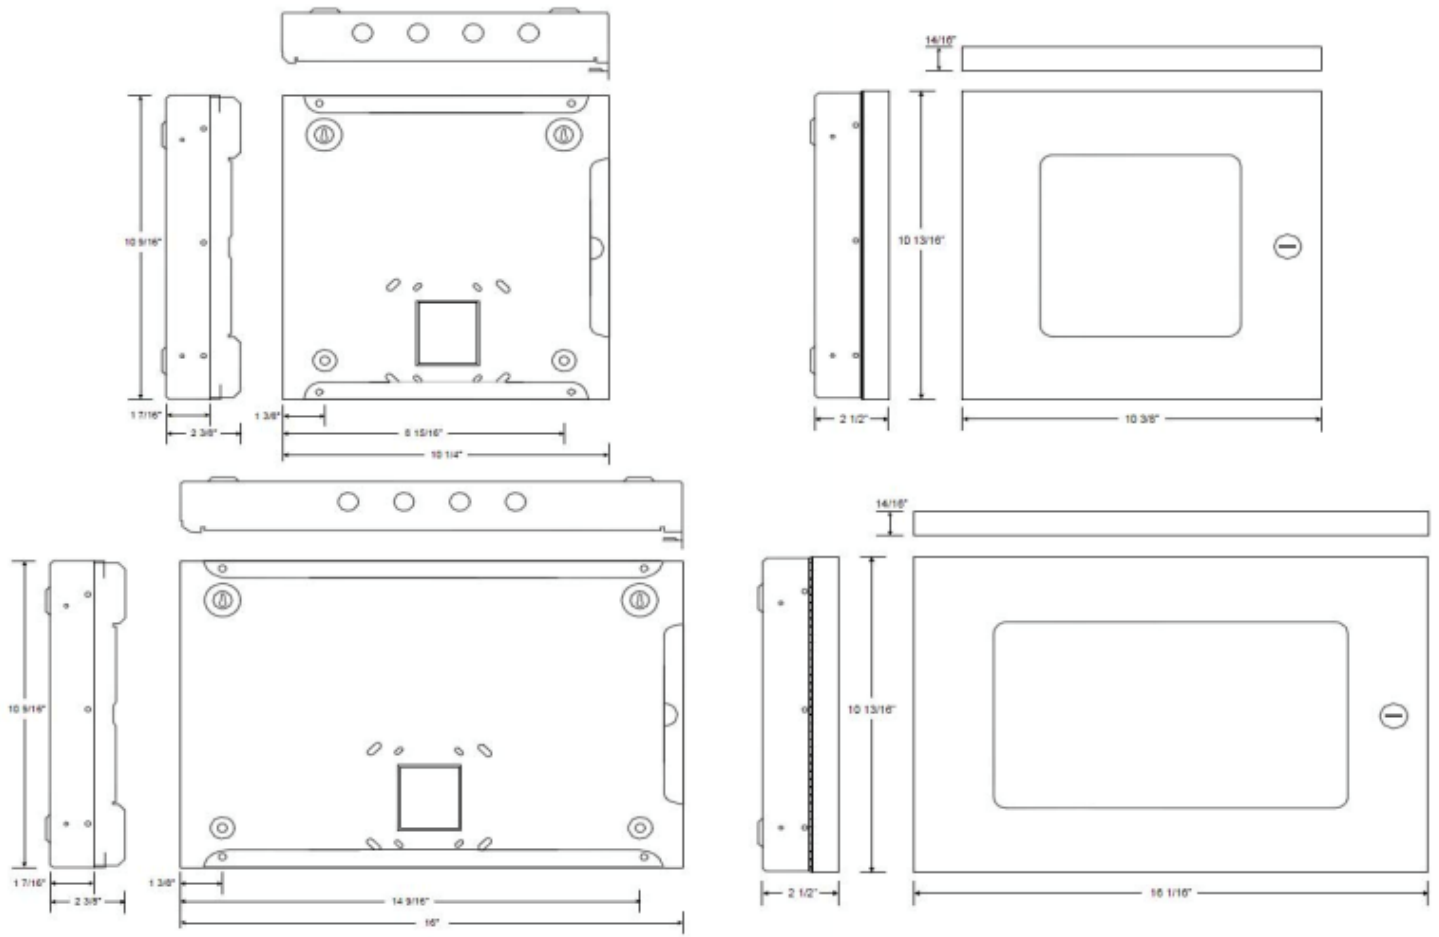

Order Codes and Options

AX-LZA-CAB1	Single Aperture, Local Zone Annunciator Enclosure
AX-LZA-CAB2	Dual Aperture, Local Zone Annunciator Enclosure
	Options
AX-LZA-CAB1-TR	Semi-Flush Mount, Local Zone Annunciator CAB1, Trim Ring
AX-LZA-CAB2-TR	Semi-Flush Mount, Local Zone Annunciator CAB2, Trim Ring

* For gray enclosure, add the suffix "G" to the part number.

[Check if this document is up to date](#) | [Give us feedback](#)

Advanced, 100 South Street, Hopkinton, MA. 01748 T: +508 435 9995 E: usa@advancedco.com W: us.advancedco.com

As our policy is one of constant product improvement the right is therefore reserved to modify product specifications without prior notice.