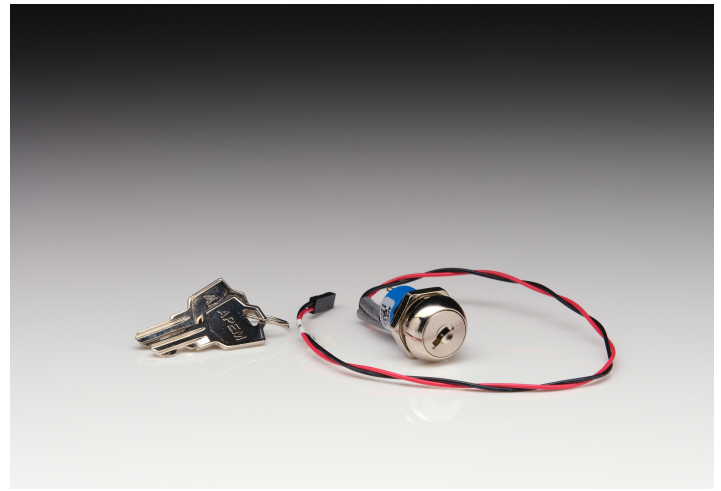

MxPro⁵

Key Switch Control

The MxPro 5 control panel range supports direct installation of up to 8 individual key switches.

Applications

The MxPro 5 1 loop permits 1 key-switch to be fitted, but the MxPro 5 2 & 4 loop control panels allow a maximum of 8.

Features

- Enable/disable controls
- Group isolate to disable I/O across network
- For use to start/enable a class change
- Trapped and un-trapped key switches available
- Control of multi-sensor/device sensitivity mode change
- Simple to install and configure
- Trapped and Un-trapped key switches

Order Codes and Options

Mxp-511(F):	Access Enable Key Switch Assembly for MX-5000
Mxp-518-001(F):	Access Enable Key Switch Assembly for MX-5010/5020
Mxp-518-002(F):	Access Enable Key Switch Assembly for MX-5030
Mxp-516(F):	2-position Key Switch Assembly - Trapped
Mxp-517(F):	2-position Key Switch Assembly - Untrapped
Mxp-519(F):	2-position Key Switch Assembly (Momentary contact) - Trapped
Mxp-515(F):	3-position Key Switch Assembly - Untrapped (requires 2 inputs)
Mxp-515T(F):	3-position Key Switch Assembly - Trapped (Free in centre position)
Mxs-511-KEY	Spare MXP-511 Access Enable Key
Mxs-511:	Spare access enable Key Switch (Lorlin style)
Mxs-516:	Spare 2 position Key Switch - Trapped (Lorlin style)
Mxs-517:	Spare 2 position Key Switch - Un-Trapped (Lorlin style)

Compatibility

Can be used with all MxPro 5 series control panels.

Limitations

If an on-board printer is fitted to the MxPro 5 2 & 4 loop control panels then the maximum number of switches fitted is limited to 4. If the MxPro 5 3-position switch is fitted, then two programmable inputs must be available per switch.