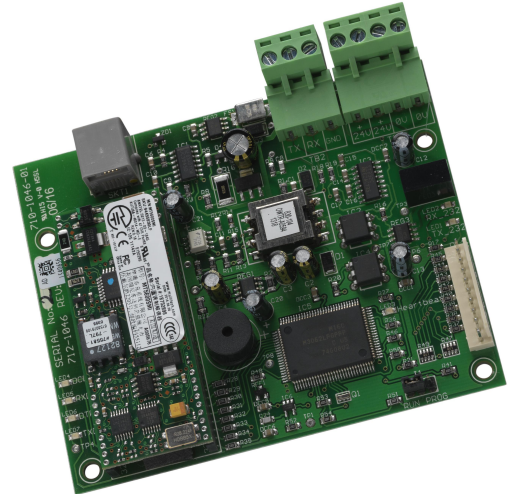

Modem Interface - obsolete

The Modem Interface card is a peripheral interface for use with the MxPro 4 range of control panels.

The unit permits remote PC connection for interactive control panel interrogation via the software package PC-Net-004.

The unit can be supplied in PCB format for internal panel mounting, or in an enclosure for remote mounting.

This unit has the following diagnostics

Heartbeat LED Indicator

During initial power up, LED 3 will flash at a rate of 2Hz. After approximately 5 seconds it will revert to 1Hz indicating normal operation.

Modem Status LED's

- DCDIND – Telephone connection established
- RXIND – Receipt of data by modem
- DTRIND – Always illuminated
- TXIND – Data transmission by modem

RS232 Activity LED's

- RX – Receipt of data from fire panel
- TX - Transmission of data to fire panel

Applications / Limitations

The modem will allow interactive interrogation of the connected fire product including transfer of the event log using Pc-Net-004 software.

Features

- Remote dial-up access to the MxPro 4 Series.
- Can be internally mounted or remotely fitted.
- Uses Pc-Net-004 for PC to site connection
- 3 year warranty as standard

Specification

Power Supply	15-30V DC (e.g. wired from panel 24V auxiliary supply)
Supply Current	100mA (typical at 24V DC)
Temperature	-5°C to 50°C
Humidity	95% humidity (non condensing)
Dimensions H x W x D mm	Enclosure: 218 x 300 x 45

Order Codes and Options

Mxp-028(F)*:	Modem Card
Mxp-028-BX:	Modem Card (Boxed)
(F)*:	add - Fitted (Not Mx-4100, Mx-5101)