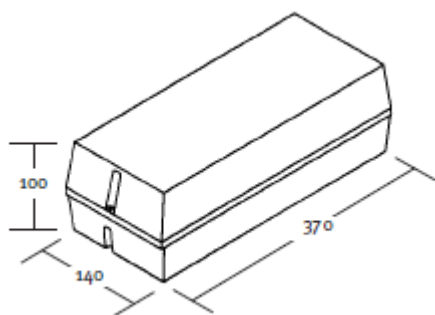

Order Codes and Options

RL8/M3/P-H:	Mor-Lite 8W 3 hour maintained 3 cell luminaire
RL8/NM3/P-H:	Mor-Lite 8W 3 hour non-maintained 3 cell luminaire
RL11/NM3/P-H:	Mor-Lite 11W 3 hour non-maintained 3 cell luminaire
RL8/B:	Mor-Lite semi-recessable bezel
RL8/WG:	Mor-Lite wire guard
RL8/EX:	Mor-Lite blade-type exit attachment
RL8/NM3/P-H/RL:	Mor-Lite 8W 3 hour non-maintained luminaire with relay
RL8/NM3/P-H/SOC:	Mor-Lite 8W 3 hour non-maintained luminaire complete with data and power sockets

More Information

Spacing Data

Mounting height Hm (m)	Trans. to wall	Trans. to trans.	Axial to trans.	Axial to axial	Axial to wall	
2.5	3.0	9.2	8.1	5.4	2.0	1 Lux min. at centre
4.0	2.4	8.7	4.6	4.3	1.4	
2.5	5.1	12.5	10.6	6.5	2.6	0.5 Lux min. (open)
4.0	4.4	12.6	10.8	6.9	2.2	

Dimensions