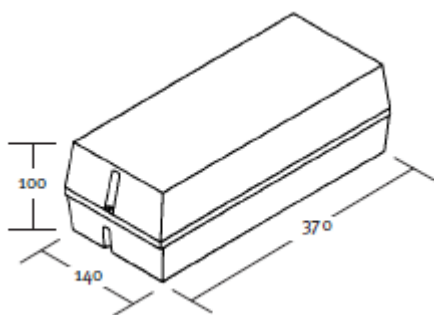

Order Codes and Options

RL8/M3/P-H:	Mor-Lite 8W 3 hour maintained 3 cell luminaire
RL8/NM3/P-H:	Mor-Lite 8W 3 hour non-maintained 3 cell luminaire
RL11/NM3/P-H:	Mor-Lite 11W 3 hour non-maintained 3 cell luminaire
RL8/B:	Mor-Lite semi-recessable bezel
RL8/WG:	Mor-Lite wire guard
RL8/EX:	Mor-Lite blade-type exit attachment
RL8/NM3/P-H/RL:	Mor-Lite 8W 3 hour non-maintained luminaire with relay
RL8/NM3/P-H/SOC:	Mor-Lite 8W 3 hour non-maintained luminaire complete with data and power sockets

More Information

Spacing Data

Mounting height Hm (m)	Trans. to wall	Trans. to trans.	Axial to trans.	Axial to axial	Axial to wall	
2.5	3.0	9.2	8.1	5.4	2.0	1 Lux min. at centre
4.0	2.4	8.7	4.6	4.3	1.4	
2.5	5.1	12.5	10.6	6.5	2.6	0.5 Lux min. (open)
4.0	4.4	12.6	10.8	6.9	2.2	

Dimensions