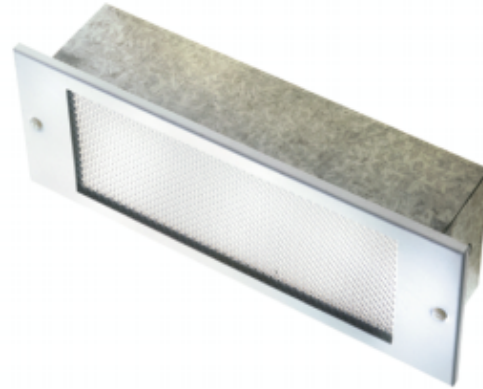

Flush-Lite

A flush-lite luminaire is a discrete option of introducing emergency lighting to a location. The luminaires sit almost completely flush to the surface of the wall or ceiling, available with white surface trim plates, or for a more stylish option, Chrome or Brass surface plates can be supplied with the luminaire.

The standard Flush-Lite comes with a galvanised steel back box, epoxy coated white surface trim and a prismatic polycarbonate diffuser. This can be replaced with an opal polycarbonate panel if required. This is a good option if it is planned to add an adhesive exit legend to the Flush-Lite.

Operation

The Flush-Lite is available as maintained and non-maintained units, which in the event of a local lighting circuit power outage, the Flush-Lite will output 180 Lumens for three hours from integral high-temperature nickel cadmium batteries. Maintained versions can be used for standard switched mains lighting but will automatically provide emergency lighting in the event of a complete loss of normal mains supply.

The luminaires fully comply with the requirements of EN60598.2.22 and fully supports all of the features of the Lux Intelligent range of testing panels.

Features

- Discrete emergency luminaire
- High 180 lumens output in emergency
- Fully complies with EN60598.2.22
- Fully supports all the features of the Lux Intelligent panels