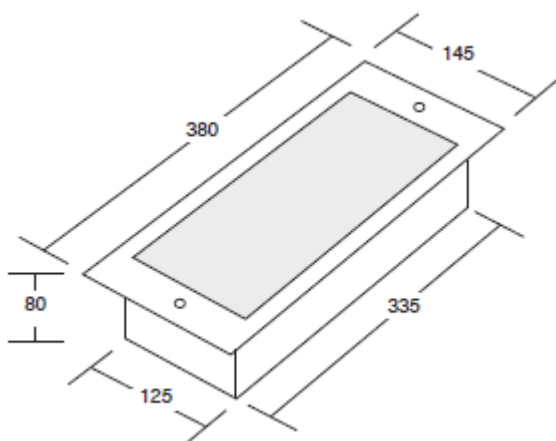

More Options

Flush-Lite Dimensions

Flush-Lite Finishes

The Flush-Lite is available with alternative polished trim plates. These are available in polished Chrome or Brass. Use the suffixes listed below to select an alternative finish.

/CH Polished Chrome   **/BR** Polished Brass

For example, FL8/NM3/P-H/CH

[Check if this document is up to date](#) | [Give us feedback](#)

Advanced, The Bridges, Balliol Business Park, Newcastle, NE12 8EW, UK T: +44 (0)1670 707 111, E: enquiries@luxintelligent.com, W: www.luxintelligent.com

As our policy is one of constant product improvement the right is therefore reserved to modify product specifications without prior notice.