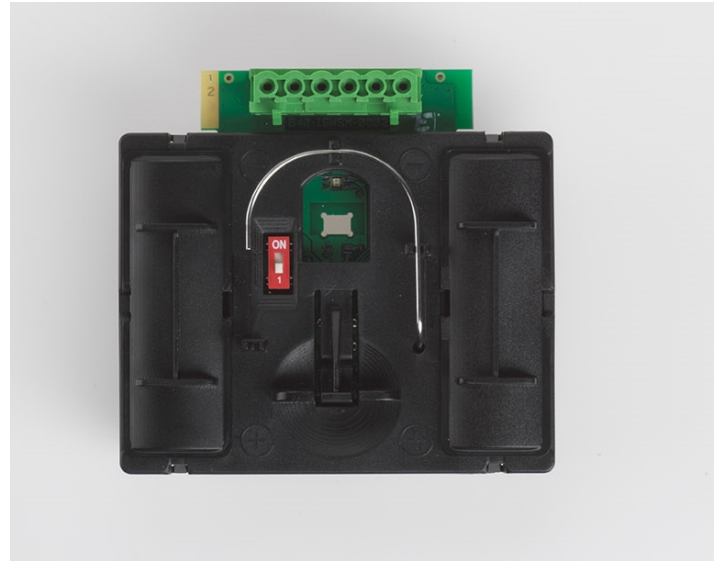

## Axis EN Wireless Wall Sounder Module

The Axis EN Wireless Wall Sounder Module combines with the Conventional Wall Sounder &/or Conventional Wall Sounder VAD (each sold separately).

The Axis EN Wall Sounder is an EN 54-3 (Type B) compliant acoustic device, equipped with 3 levels of volume adjustment and 32 recognised tones which can be set via the control equipment or locally at the sounder.

The wireless wall sounder, once properly connected to a wireless system on a compatible loop, is fully controlled by the panel and benefits from an extensive range of intelligent control, test and monitoring functionality, including sounder synchronisation.

### Features

- Bi-directional wireless communication
- 32 tones settings (primary and secondary for alert and evacuation), selectable via onboard dip switches
- On-site adjustable volume settings
- Waterproof certified to IPX5
- 22 pairs of field channels
- Dual channel redundancy
- Long communication range
- 5-year expected battery life including weekly test
- Uses standard low-cost lithium battery technology
- Easy scan and link programming option

## Related product

The Axis EN Wireless Wall Sounder Module is designed for use with the Axis EN range of modular Wall Sounders and Sounder-Beacons, available in red and white.