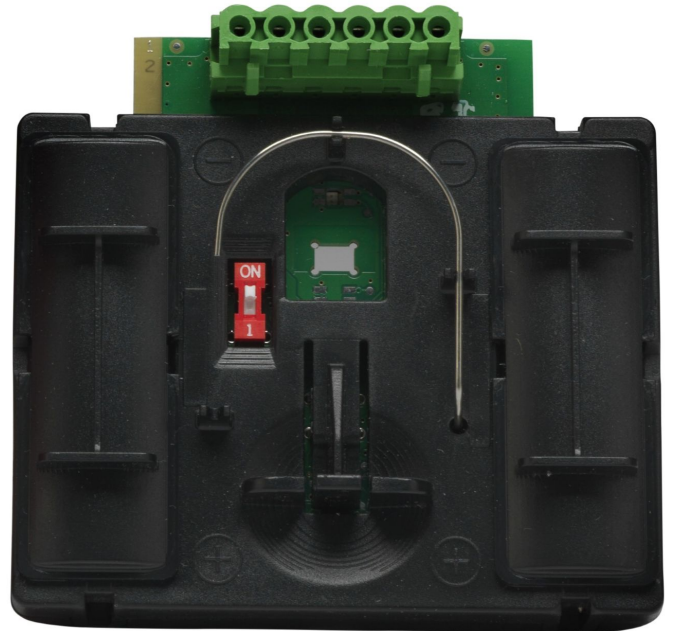

## Axis EN Wireless Wall Sounder Module

The Axis EN Wireless Wall Sounder Module combines with the Conventional Wall Sounder &/or Conventional Wall Sounder VAD (each sold separately).

The Axis EN Wall Sounder is an EN 54-3 (Type B) compliant acoustic device, equipped with 3 levels of volume adjustment and 32 recognised tones which can be set via the control equipment or locally at the sounder.

The wireless wall sounder, once properly connected to a wireless system on a compatible loop, is fully controlled by the panel and benefits from an extensive range of intelligent control, test and monitoring functionality, including sounder synchronisation.

### Features

- Bi-directional wireless communication
- 32 tones settings (primary and secondary for alert and evacuation), selectable via onboard dip switches
- On-site adjustable volume settings
- Waterproof certified to IPX5
- 22 pairs of field channels
- Dual channel redundancy
- Long communication range
- 5-year expected battery life including weekly test
- Uses standard low-cost lithium battery technology
- Easy scan and link programming option

## Related product

The Axis EN Wireless Wall Sounder Module is designed for use with the Axis EN range of modular Wall Sounders and Sounder-Beacons, available in red and white.

Axis-CWS

Axis-CWSV