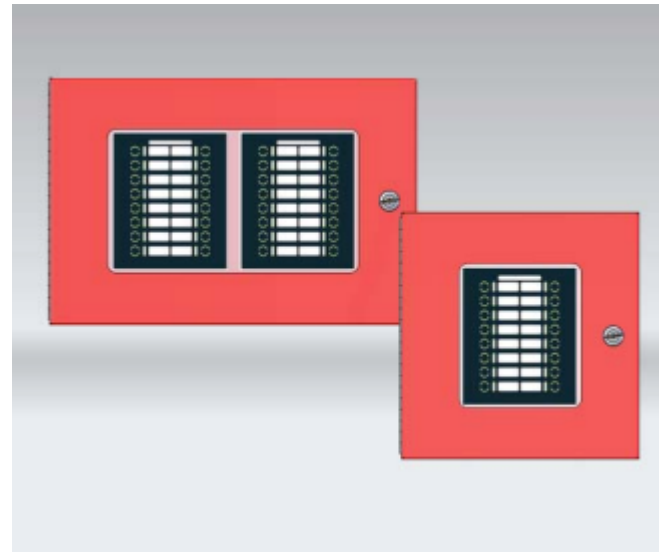

## Local Zone Annunciator Enclosures

Often fire alarm applications call for LED type annunciation, and in some cases, control functionality located remotely from the fire alarm control panel. In these circumstances, it is essential that the annunciator is fully supervised, adequately protected in a locked enclosure and be attractive in appearance. With these requirements in mind, Advanced developed its AX-LZACAB series of enclosures

The AX-LZA-CAB series enclosures provide superior flexibility and customization to an Axis AX Series Intelligent Fire Alarm Control Panel installation, the enclosures (AX-LZA-CAB1 and AX-LZA-CAB2) provide for remote usage of Advanced switch LED modules, AX-ASW-16, AX-I/O-48, AX-LED16RY, AX-LED32R, and AX-LED32Y. Available in two (2) configurations, cabinet styles 1 and 2, and four (4) model types for gray and red color, the AX-LZA-CAB series enclosures can accommodate any remote LED annunciation and/or control requirement.

The AX-LZA-CAB1 Local Zone Annunciator Enclosure is designed to hold a single Advanced switch LED module.

The AX-LZA-CAB2 Local Zone Annunciator Enclosure is designed to hold up to two Advanced switch LED modules. Within this enclosure, modules can be mixed and matched to suit the installation application.

### Features

- Compact, Attractive Appearance
- Keyed (CAT30) to match Axis AX Series FACP
- Designed for Remote System Annunciation & Control
- Locked Hinged Front Door Access
- Easy to Install
- Surface or Semi-Flush Mounting
- 16 Gauge Steel Construction
- Available in Red or Gray Color
- Four (4) 5/8" Knockouts
- Optional 4" Double Gang Electrical Box Mounting