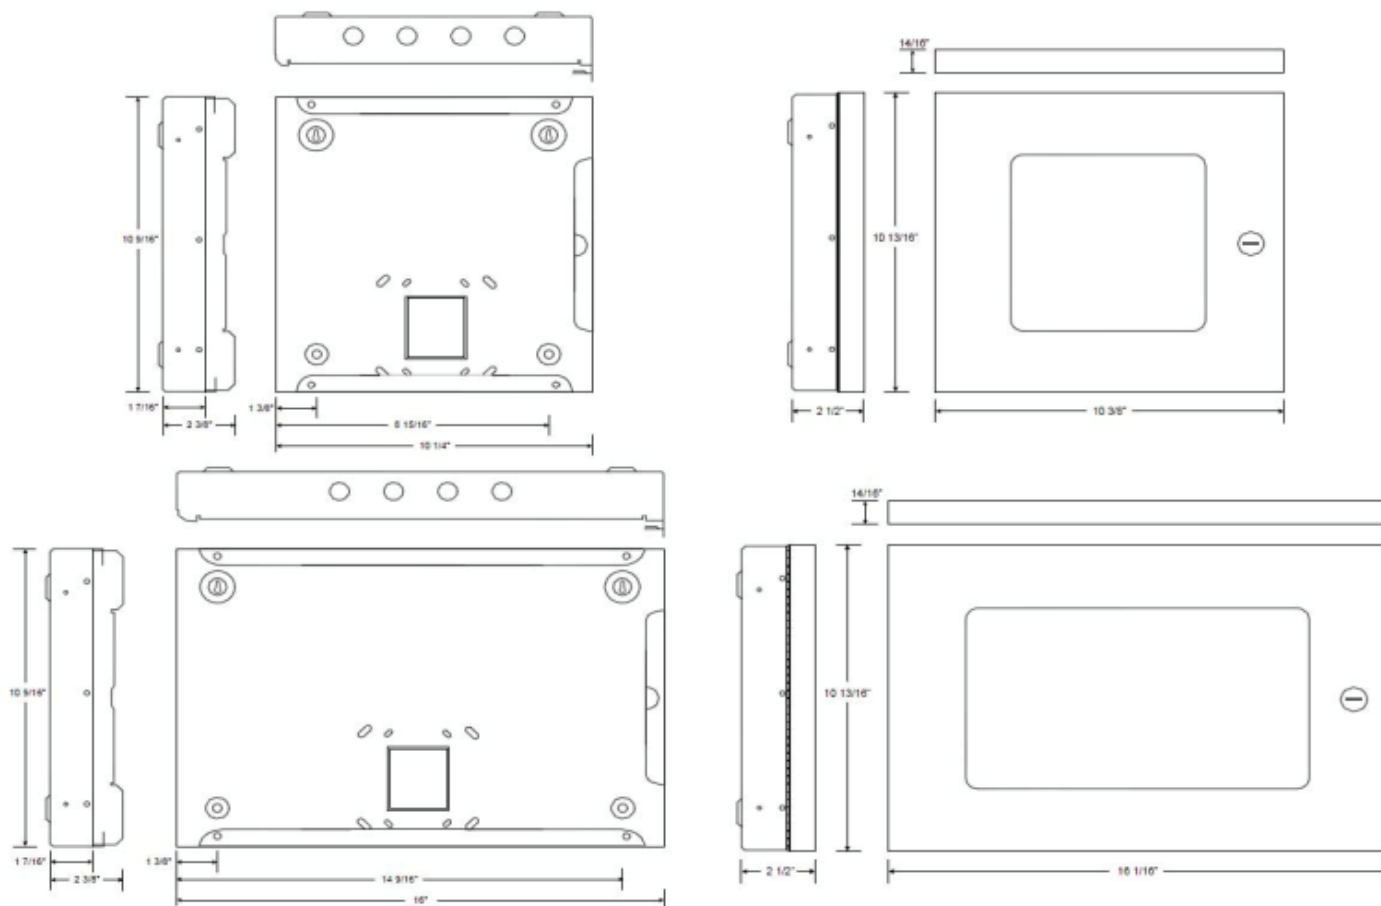

Order Codes and Options

AX-LZA-CAB1	Single Aperture, Local Zone Annunciator Enclosure
AX-LZA-CAB2	Dual Aperture, Local Zone Annunciator Enclosure
	Options
AX-LZA-CAB1-TR	Semi-Flush Mount, Local Zone Annunciator CAB1, Trim Ring
AX-LZA-CAB2-TR	Semi-Flush Mount, Local Zone Annunciator CAB2, Trim Ring

* For the gray enclosure, add the suffix "G" to the part number.

[Check if this document is up to date](#) | [Give us feedback](#)

Advanced, The Bridges, Balliol Business Park, Newcastle upon Tyne, NE12 8EW, UK T: +44 (0)345 894 7000, E: enquiries@advancedco.com, W: www.advancedco.com

As our policy is one of constant product improvement the right is therefore reserved to modify product specifications without prior notice.