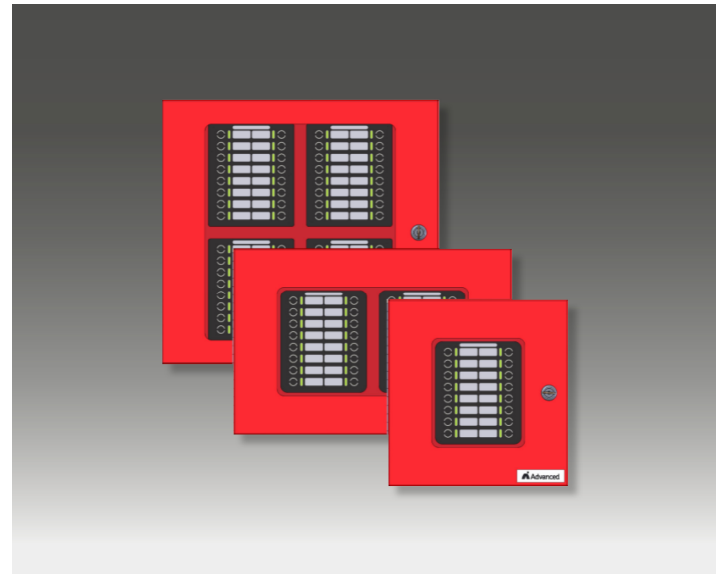

The AX-LZA-CAB series enclosures provide superior flexibility and customization to an Axis AX Series Intelligent Fire Alarm Control Panel installation, the enclosures (AX-LZA-CAB1, AX-LZA-CAB2 and AX-LZA-CAB4) provide for remote usage of Advanced switch LED modules, AX-ASW-16, AX-I/O-48, AX-LED16RY, AX-LED32R, and AX-LED32Y. Available in four (4) configurations, cabinet styles 1 and 2, and four (4) model types for gray and red color, the AX-LZA-CAB series enclosures can accommodate any remote LED annunciation and/or control requirement.

The AX-LZA-CAB1 Local Zone Annunciator Enclosure is designed to hold a single Advanced switch LED module.

The AX-LZA-CAB2 Local Zone Annunciator Enclosure is designed to hold up to two Advanced switch LED modules. Within this enclosure, modules can be mixed and matched to suit the installation application.

The AX-LZA-CAB4 Local Zone Annunciator Enclosure is designed to hold up to four Advanced switch LED modules. Within this enclosure, modules can be mixed and matched to suit the installation application.

The AX-LZA-CAB1, AX-LZA-CAB2 and AX-LZA-CAB4 enclosures are designed to be surface or semi-flush mounted with optional trimming (AX-LZA-CAB1-TR, AX-LZA-CAB2-TR or AX-LZA-CAB4-TR). The enclosures can also be mounted to a 4" double gang electrical box.

Features

- Compact, Attractive Appearance
- Keyed (CAT30) to match Axis AX Series FACP
- Designed for Remote System Annunciation & Control
- Locked Hinged Front Door Access
- Easy to Install
- Surface or Semi-Flush Mounting
- 16 Gauge Steel Construction
- Available in Red or Gray Color
- Four (4) 5/8" Knockouts
- Optional 4" Double Gang Electrical Box Mounting

Listings and Approvals

- Certified to UL864 10th Edition – File No. S35979