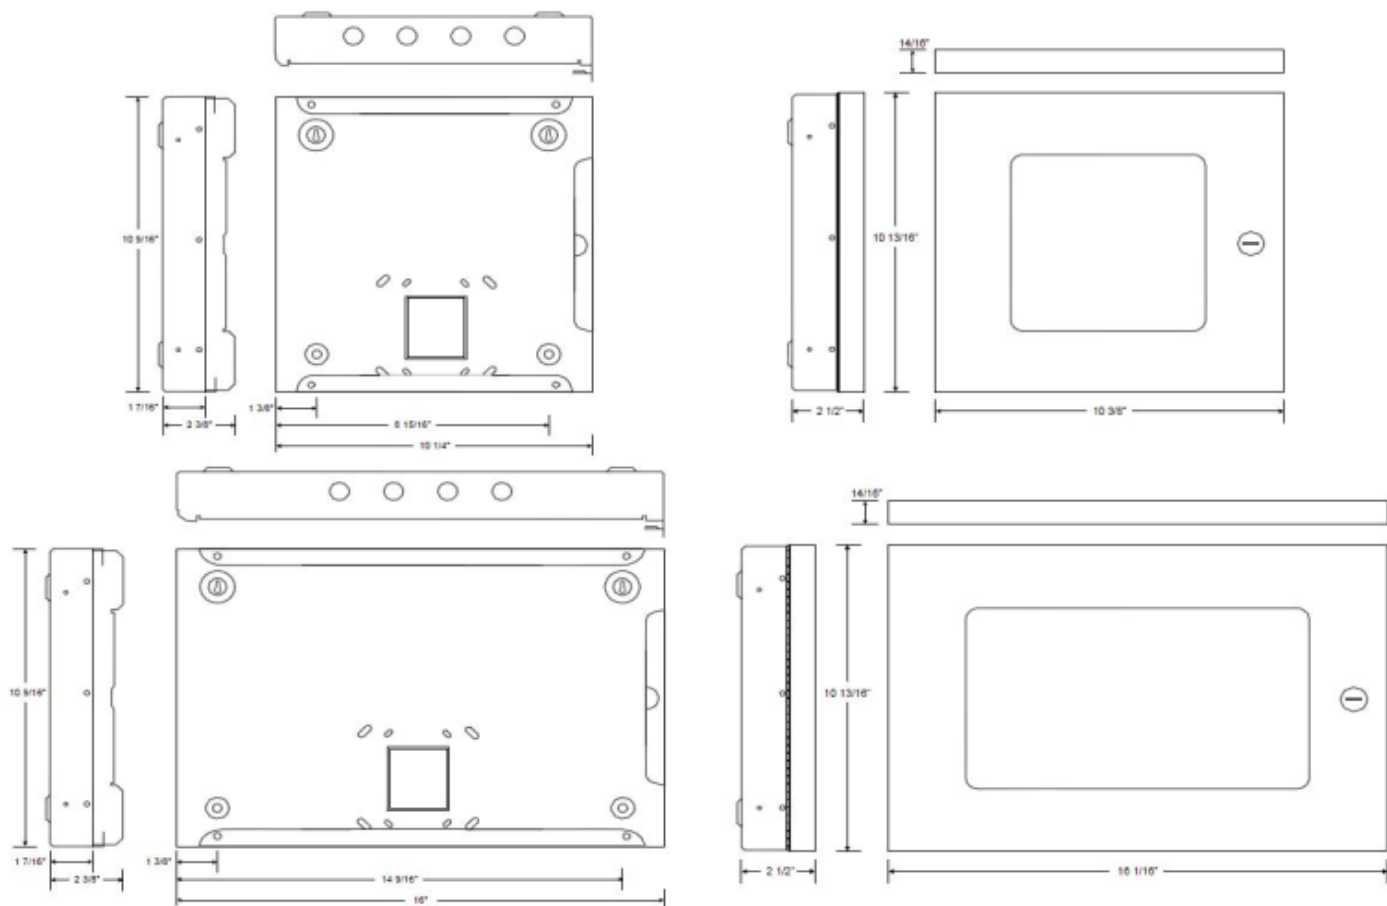

Order Codes and Options

AX-LZA-CAB1	Single Aperture, Local Zone Annunciator Enclosure
AX-LZA-CAB2	Dual Aperture, Local Zone Annunciator Enclosure
AX-LZA-CAB4	Four Aperture, Local Zone Annunciator Enclosure
	Options
AX-LZA-CAB1-TR	Semi-Flush Mount, Local Zone Annunciator CAB1, Trim Ring
AX-LZA-CAB2-TR	Semi-Flush Mount, Local Zone Annunciator CAB2, Trim Ring
AX-LZA-CAB4-TR	Semi-Flush Mount, Local Zone Annunciator CAB4, Trim Ring

* For the gray enclosure, add the suffix **-G** to the part number.

[Check if this document is up to date](#) | [Give us feedback](#)

Advanced, The Bridges, Balliol Business Park, Newcastle upon Tyne, NE12 8EW, UK T: +44 (0)345 894 7000, E: enquiries@advancedco.com,
W: www.advancedco.com

As our policy is one of constant product improvement the right is therefore reserved to modify product specifications without prior notice.