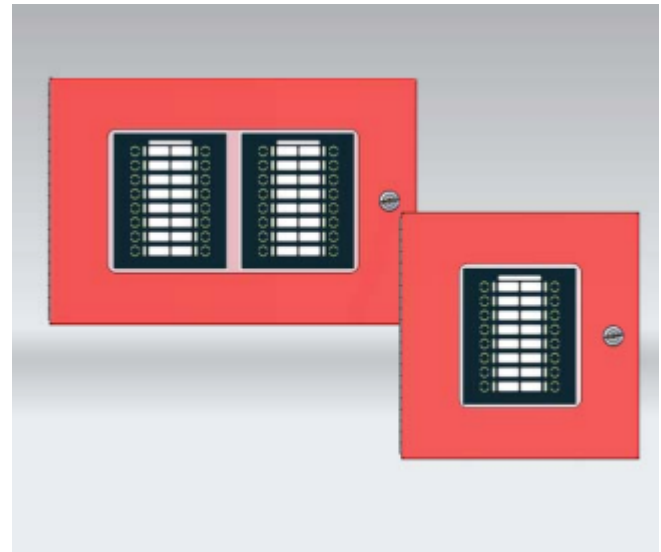

Local Zone Annunciator Enclosures

Often fire alarm applications call for LED type annunciation, and in some cases, control functionality located remotely from the fire alarm control panel. In these circumstances, it is essential that the annunciator is fully supervised, adequately protected in a locked enclosure and be attractive in appearance. With these requirements in mind, Advanced developed its AX-LZACAB series of enclosures

The AX-LZA-CAB series enclosures provide superior flexibility and customization to an Axis AX Series Intelligent Fire Alarm Control Panel installation, the enclosures (AX-LZA-CAB1 and AX-LZA-CAB2) provide for remote usage of Advanced switch LED modules, AX-ASW-16, AX-I/O-48, AX-LED16RY, AX-LED32R, and AX-LED32Y. Available in two (2) configurations, cabinet styles 1 and 2, and four (4) model types for gray and red color, the AX-LZA-CAB series enclosures can accommodate any remote LED annunciation and/or control requirement.

The AX-LZA-CAB1 Local Zone Annunciator Enclosure is designed to hold a single Advanced switch LED module.

The AX-LZA-CAB2 Local Zone Annunciator Enclosure is designed to hold up to two Advanced switch LED modules. Within this enclosure, modules can be mixed and matched to suit the installation application.

Features

- Compact, Attractive Appearance
- Keyed (CAT30) to match Axis AX Series FACP
- Designed for Remote System Annunciation & Control
- Locked Hinged Front Door Access
- Easy to Install
- Surface or Semi-Flush Mounting
- 16 Gauge Steel Construction
- Available in Red or Gray Color
- Four (4) 5/8" Knockouts
- Optional 4" Double Gang Electrical Box Mounting