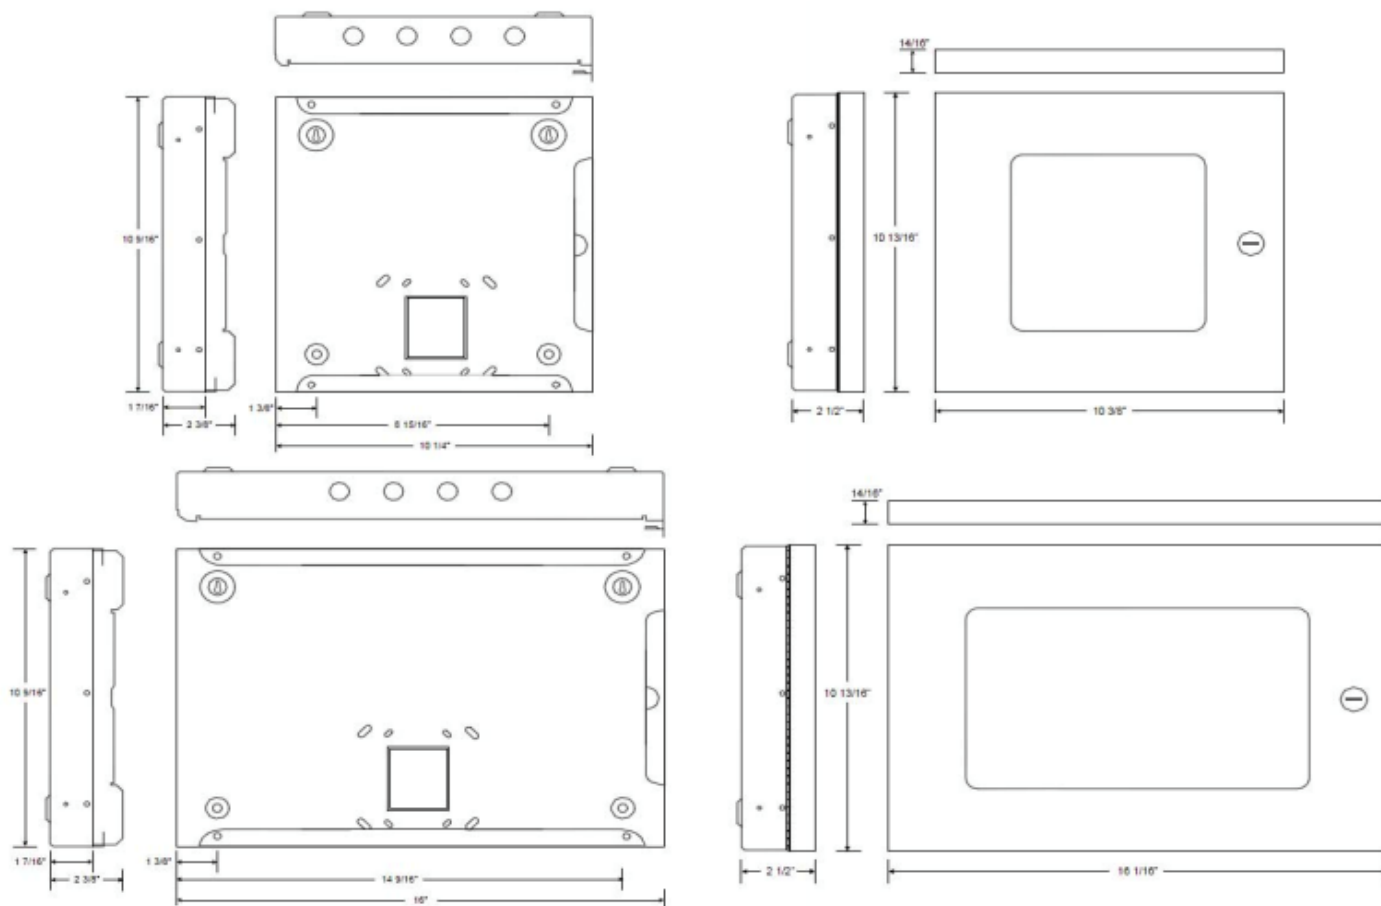

Order Codes and Options

AX-LZA-CAB1	Single Aperture, Local Zone Annunciator Enclosure
AX-LZA-CAB2	Dual Aperture, Local Zone Annunciator Enclosure
	Options
AX-LZA-CAB1-TR	Semi-Flush Mount, Local Zone Annunciator CAB1, Trim Ring
AX-LZA-CAB2-TR	Semi-Flush Mount, Local Zone Annunciator CAB2, Trim Ring

* For the gray enclosure, add the suffix "G" to the part number.

[Check if this document is up to date](#) | [Give us feedback](#)

Advanced, The Bridges, Balliol Business Park, Newcastle, NE12 8EW, UK T: +44 (0)845 894 7000, E: enquiries@advancedco.com, W: www.advancedco.com

As our policy is one of constant product improvement the right is therefore reserved to modify product specifications without prior notice.