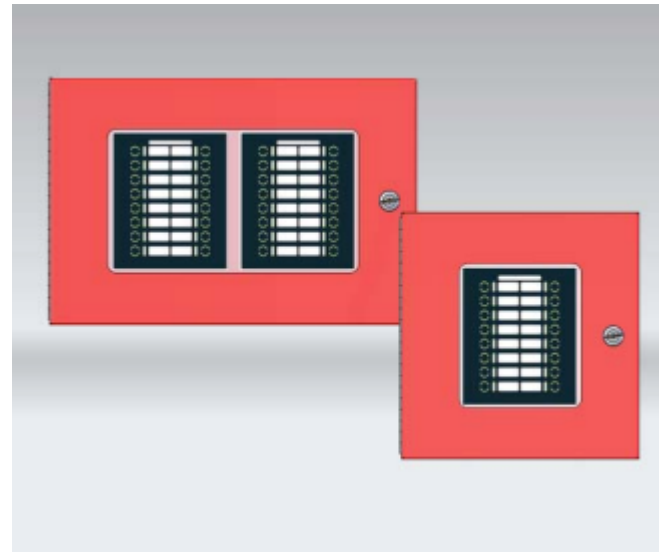

## Local Zone Annunciator Enclosures

Often fire alarm applications call for LED type annunciation, and in some cases, control functionality located remotely from the fire alarm control panel. In these circumstances, it is essential that the annunciator be fully supervised, adequately protected in a locked enclosure and be attractive in appearance. With these requirements in mind, Advanced developed its CAX-LZACAB series of enclosures

The CAX-LZA-CAB series enclosures provide superior flexibility and customization to an Axis AX Series Intelligent Fire Alarm Control Panel installation, the enclosures (CAX-LZA-CAB1 and CAX-LZA-CAB2) provide for remote usage of Advanced switch LED modules, CAX-ASW-16, CAX-I/O-48, CAX-LED16RY, CAX-LED32R and CAX-LED32Y. Available in two (2) configurations, cabinet styles 1 and 2, and four (4) model types for gray and red color, the AX-LZA-CAB series enclosures can accommodate any remote LED annunciation and/or control requirement.

The CAX-LZA-CAB1 Local Zone Annunciator Enclosure is designed to hold a single Advanced switch LED module.

The CAX-LZA-CAB2 Local Zone Annunciator Enclosure is designed to hold up to two Advanced switch LED modules. Within this enclosure, modules can be mixed and matched to suit the installation application.

The CAX-LZA-CAB1 and CAX-LZA-CAB2 enclosures are designed to be surface or semi-flush mounted with optional trimming (CAX-LZA-CAB1-TR or CAX-LZA-CAB2-TR). In addition, the enclosures can also be mounted to a 4" double gang electrical box and are available in either red or gray color.