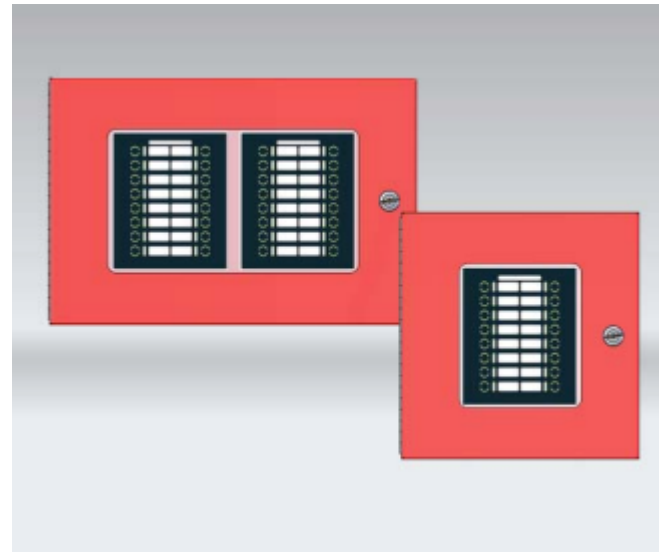

## Local Zone Annunciator Enclosures

Often fire alarm applications call for LED type annunciation, and in some cases, control functionality located remotely from the fire alarm control panel. In these circumstances, it is essential that the annunciator be fully supervised, adequately protected in a locked enclosure and be attractive in appearance. With these requirements in mind, Advanced developed its CAX-LZACAB series of enclosures

The CAX-LZA-CAB series enclosures provide superior flexibility and customization to an Axis AX Series Intelligent Fire Alarm Control Panel installation, the enclosures (CAX-LZA-CAB1 and CAX-LZA-CAB2) provide for remote usage of Advanced switch LED modules, CAX-ASW-16, CAX-I/O-48, CAX-LED16RY, CAX-LED32R and CAX-LED32Y. Available in two (2) configurations, cabinet styles 1 and 2, and four (4) model types for gray and red color, the AX-LZA-CAB series enclosures can accommodate any remote LED annunciation and/or control requirement.

The CAX-LZA-CAB1 Local Zone Annunciator Enclosure is designed to hold a single Advanced switch LED module.

The CAX-LZA-CAB2 Local Zone Annunciator Enclosure is designed to hold up to two Advanced switch LED modules. Within this enclosure, modules can be mixed and matched to suit the installation application.

The CAX-LZA-CAB1 and CAX-LZA-CAB2 enclosures are designed to be surface or semi-flush mounted with optional trimming (CAX-LZA-CAB1-TR or CAX-LZA-CAB2- TR). In addition, the enclosures can also be mounted to a 4" double gang electrical box and are available in either red or gray color.