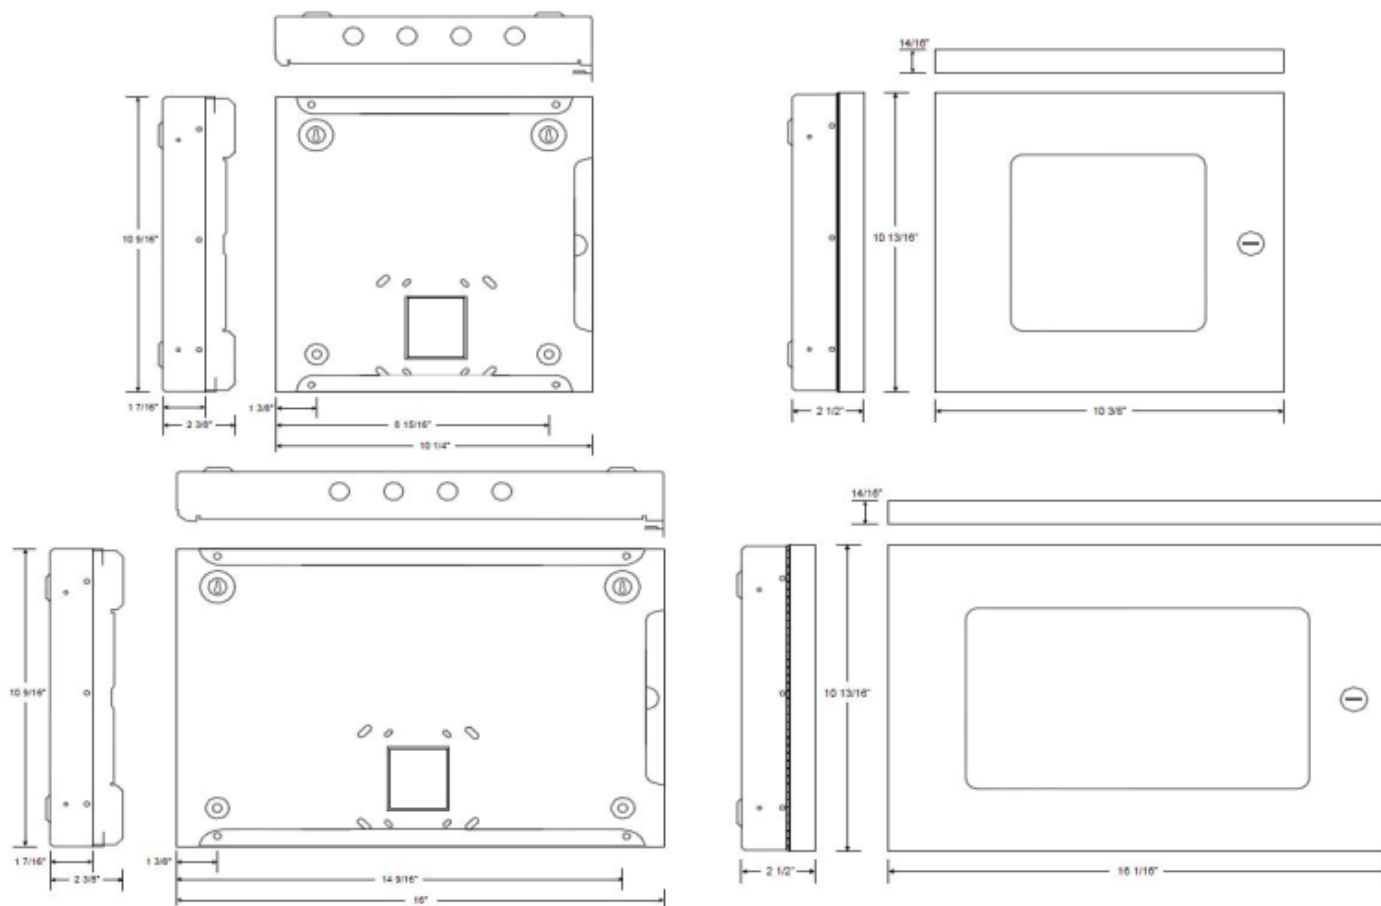

Order Codes and Options

CAX-LZA-CAB1	Single Aperture, Local Zone Annunciator Enclosure
CAX-LZA-CAB2	Dual Aperture, Local Zone Annunciator Enclosure
	Options
CAX-LZA-CAB1-TR	Semi-Flush Mount, Local Zone Annunciator CAB1, Trim Ring
CAX-LZA-CAB2-TR	Semi-Flush Mount, Local Zone Annunciator CAB2, Trim Ring

* For gray enclosure, add the suffix "G" to the part number.

[Check if this document is up to date](#) | [Give us feedback](#)

Advanced, The Bridges, Balliol Business Park, Newcastle, NE12 8EW, UK T: +44 (0)845 894 7000, E: enquiries@advancedco.com, W: www.advancedco.com

As our policy is one of constant product improvement the right is therefore reserved to modify product specifications without prior notice.